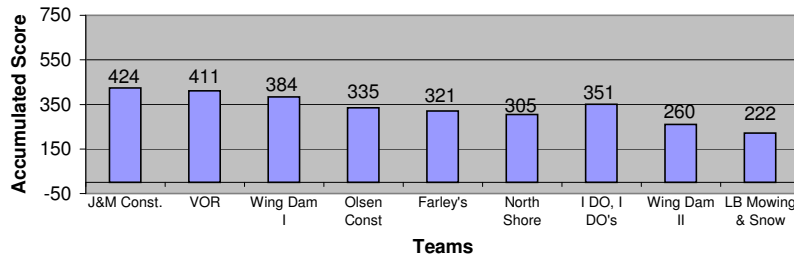

Leaders for Week:	J&M	424
Highest Score for Week:	J&M	75
Highest Round for Week:	J.O.	40

Team	Score	Delta from current leader
J&M Const.	424	
VOR	411	-13
Wing Dam I	384	-40
Olsen Const	335	-89
Farley's	321	-103
North Shore	305	-119
I DO, I DO's	351	-73
Wing Dam II	260	-164
LB Mowing & Snow	222	-202

Individual	Score	Delta
J.O.	227	
Pat	225	-2
Shawn	214	-13
Joe	199	-28
Kevin	197	-30
Caleb	196	-31
Jim H.	186	-41
Arnie	179	-48
Tom	170	-57
Jake	157	-70
Larry	152	-75
Paul	148	-79
Jim S.	146	-81
Greg	142	-85
Lee	139	-88
Steve	139	-88
Mike	114	-113
Forest	83	-144

2010 Tower League