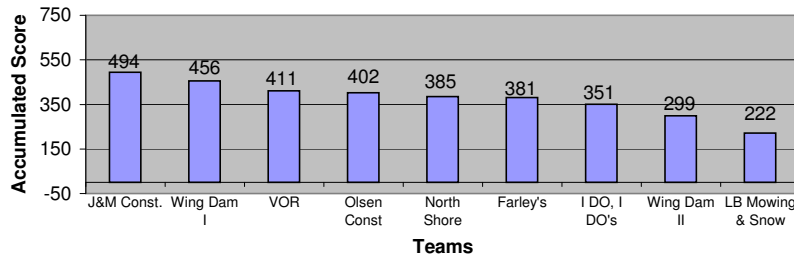

Leaders for Week:	J&M	494
Highest Score for Week:	North Shore	80
Highest Round for Week:	Paul	43

Team	Score	Delta from current leader
J&M Const.	494	
Wing Dam I	456	-38
VOR	411	-83
Olsen Const	402	-92
North Shore	385	-109
Farley's	381	-113
I DO, I DO's	351	-143
Wing Dam II	299	-195
LB Mowing & Snow	222	-272

Individual	Score	Delta
J.O.	262	
Shawn	251	-11
Caleb	234	-28
Kevin	232	-30
Pat	225	-37
Arnie	208	-54
Tom	205	-57
Joe	199	-63
Jake	194	-68
Paul	191	-71
Jim H.	186	-76
Greg	173	-89
Steve	168	-94
Jim S.	166	-96
Larry	152	-110
Lee	139	-123
Mike	133	-129
Forest	83	-179

2010 Tower League