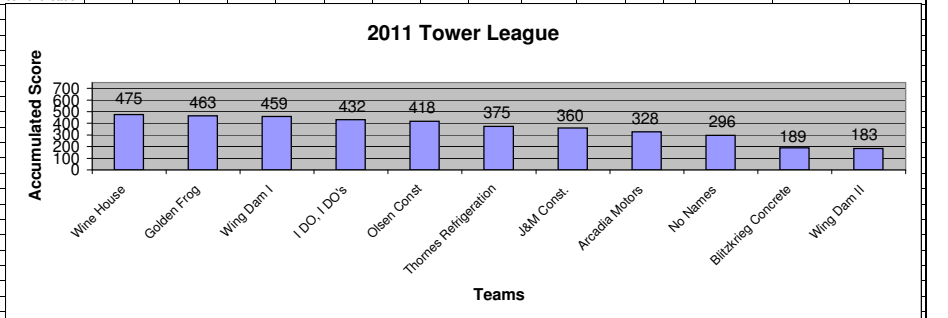

Team	Score	Delta from current leader
Wine House	475	
Golden Frog	463	-12
Wing Dam I	459	-16
I DO, I DO's	432	-43
Olsen Const	418	-57
Thornes Refrigerator	375	-100
J&M Const.	360	-115
Arcadia Motors	328	-147
No Names	296	-179
Blitzkrieg Concrete	189	-286
Wing Dam II	183	-292