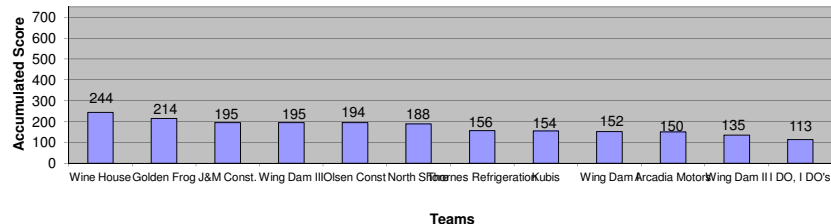

Team	Score	Delta from current leader
Wine House	244	
Golden Frog	214	-30
J&M Const.	195	-49
Wing Dam III	195	-49
Olsen Const	194	-50
North Shore	188	-56
Thornes Refrigeration	156	-88
Kubis	154	-90
Wing Dam I	152	-92
Arcadia Motors	150	-94
Wing Dam II	135	-109
I DO, I DO's	113	-131
Individual		
Pat	131	
Kevin	114	-17
Jake	113	-18
Jim H.	113	-18
Caleb	106	-25
Tom	103	-28
Kyle	101	-30
Brad	99	-32
Chris	98	-33
Lee	92	-39
Shawn	92	-39
John	90	-41
Steve	88	-43
Arnie	87	-44
J.O.	81	-50
Adam	77	-54
Mike	75	-56
Greg	69	-62
Jim S.	69	-62
Matt	66	-65
Larry	58	-73
Forest	58	-73
Joe	55	-76
Chris	55	-76

2012 Tower League