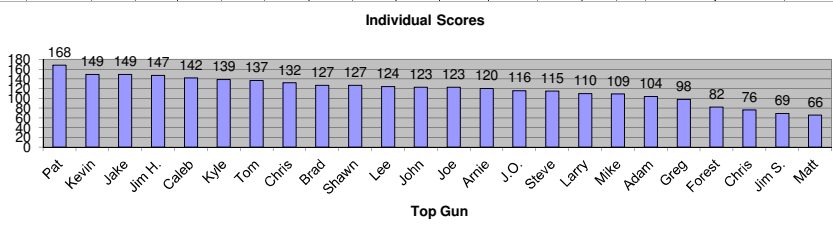

Name	Total	Week 1	Week 2	Week 3	Week 4	Week 5	Week 6	Week 7	Week 8	Week 9	Week 10	Week 11	Individual Stats			
														Hit Rate	Shots	Hits	
Arcadia Motors	Lee	64	Round 1	19	14	17	14								62%	200	124
	Forest	41		12	8	11	10								41%	200	82
	Lee	60	Round 2	11	18	13	18										
	Team:			49	48	53	56	0	0	0	0	0	0	0			
	Lee	30		32	30	32	0	0	0	0	0	0	0	0			
North Shore	Chris	64	Round 1	10	18	19	17								66%	200	132
	John	58		15	7	18	18								62%	200	123
	Chris	68	Round 2	14	17	20	17										
	John	65		20	17	13	15										
	Team:			59	59	70	67	0	0	0	0	0	0	0			
Thornes Refrigeration	Greg	46	Round 1	14	5	11	16								49%	200	98
	Arnie	60		16	12	17	15								60%	200	120
	Greg	52	Round 2	11	12	16	13										
	Arnie	60		15	11	18	18										
	Team:			36	40	60	62	0	0	0	0	0	0	0			
Wine House	Pat	89	Round 1	23	23	22	21								84%	200	168
	Jim	74		18	22	18	16								74%	200	147
	Pat	79	Round 2	20	20	23	16										
	Jim	73		19	21	15	18										
	Team:			80	88	78	71	0	0	0	0	0	0	0			
Olsen Const.	Caleb	67	Round 1	18	15	18	16								71%	200	142
	Steve	54		13	16	12	13								58%	200	115
	Caleb	75	Round 2	22	20	13	20										
	Steve	61		14	19	14	14										
	Team:			67	70	57	63	0	0	0	0	0	0	0			
J&M Construction	J.O.	51	Round 1	9	9	18	15								58%	200	116
	Kevin	73		17	17	21	18								75%	200	149
	J.O.	65	Round 2	16	13	16	20										
	Kevin	76		18	20	21	17										
	Team:			60	59	76	70	0	0	0	0	0	0	0			
Golden Frog	Kyle	71	Round 1	15	18	18	20								70%	200	139
	Jake	72		20	17	17	18								75%	200	149
	Kyle	68	Round 2	16	17	17	18										
	Jake	77		20	19	20	18										
	Team:			71	71	72	74	0	0	0	0	0	0	0			
Wing Dam III	Tom	67	Round 1	19	16	15	17								69%	200	137
	Shawn	63		15	17	14	17								64%	200	127
	Tom	70	Round 2	18	14	21	17										
	Shawn	64		19	14	14	18										
	Team:			70	61	64	69	0	0	0	0	0	0	0			
Wing Dam I	Mike	53	Round 1	11	13	10	19								55%	200	109
	Adam	45		10	9	14	12								52%	200	104
	Mike	56	Round 2	10	19	12	15										
	Adam	59		17	13	14	15										
	Team:			48	54	50	61	0	0	0	0	0	0	0			
I DO I De's	Larry	59	Round 1	13	18	13	15								55%	200	110
	Joe	62		13	16	18	15								62%	200	123
	Larry	51	Round 2	9	18	15	9										
	Joe	61		11	15	13	22										
	Team:			46	67	59	61	0	0	0	0	0	0	0			
Wing Dam II	Jim	36	Round 1	12	9	15									46%	150	69
	Matt	27		6	14	7									44%	150	66
	Jim	33	Round 2	9	15	9											
	Matt	39		16	13	10											
	Team:			43	51	41	0	0	0	0	0	0	0	0			
Auto Werks	Chris	38	Round 1	10	8	10	10								38%	200	76
	Brad	64		17	16	17	14								64%	200	127
	Chris	38	Round 2	7	11	9	11										
	Brad	63		15	21	13	14										
	Team:			49	56	49	49	0	0	0	0	0	0	0			
Leaders for Week:				Wine House				315									
Highest Score for Week:				Golden Frog				74									
Highest Round for Week:				Kyle				38									
Leaders for Year:				Wine House