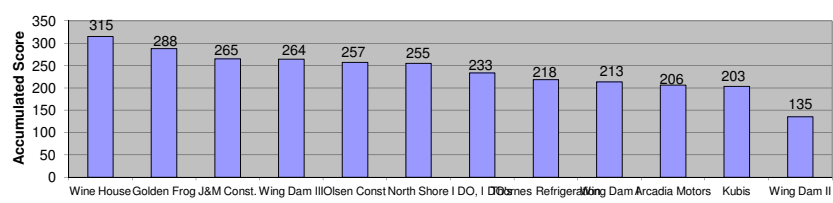

Team	Score	Delta from current leader
Wine House	315	
Golden Frog	288	-27
J&M Const.	265	-50
Wing Dam III	264	-51
Olsen Const	257	-58
North Shore	255	-60
I DO, I DO's	233	-82
Thornes Refrigeration	218	-97
Wing Dam I	213	-102
Arcadia Motors	206	-109
Kubis	203	-112
Wing Dam II	135	-180

Individual	Score	Delta
Pat	168	
Kevin	149	-19
Jake	149	-19
Jim H.	147	-21
Caleb	142	-26
Kyle	139	-29
Tom	137	-31
Chris	132	-36
Brad	127	-41
Shawn	127	-41
Lee	124	-44
John	123	-45
Joe	123	-45
Arnie	120	-48
J.O.	116	-52
Steve	115	-53
Larry	110	-58
Mike	109	-59
Adam	104	-64
Greg	98	-70
Forest	82	-86
Chris	76	-92
Jim S.	69	-99
Matt	66	-102

2012 Tower League