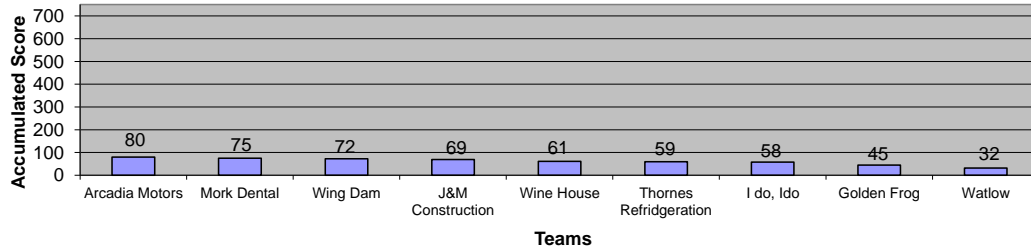

2017 Tower League