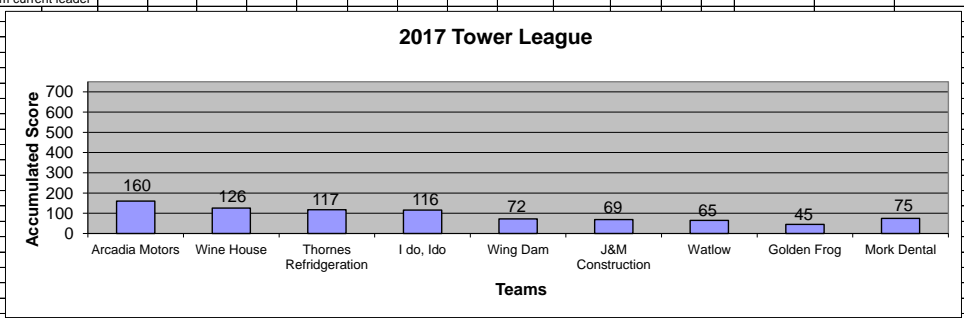

Team	Score	Delta from current leader
Arcadia Motors	160	
Wine House	126	-34
Thornes Refridgeration	117	-43
I do, Ido	116	-44
Wing Dam	72	-88
J&M Construction	69	-91
Watlow	65	-95
Golden Frog	45	-115
Mork Dental	75	-85