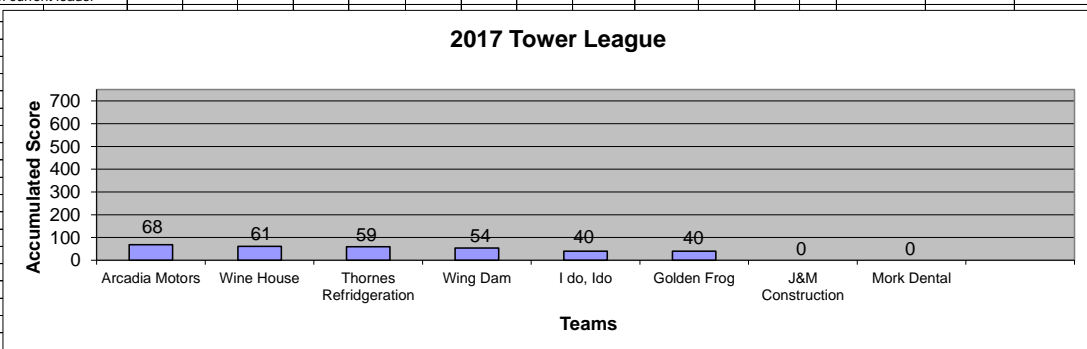

Leaders for Year: Wing Dam

Team	Score	Delta from current leader
Arcadia Motors	68	
Wine House	61	-7
Thornes Refridgeratio	59	-9
Wing Dam	54	-14
I do, Ido	40	-28
Golden Frog	40	-28
J&M Construction	0	-68
Mork Dental	0	-68