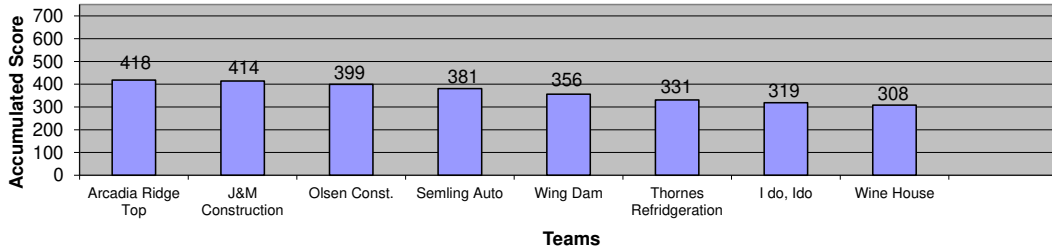

Leaders for Week: Arcadia Ridge Top 418
Highest Score for Week: Wing Dam & Olson Co 76
Highest Round for Week: Tom 43

Leaders for Year: Arcadia Ridge Top

Team Score Delta from current leader

Arcadia Ridge Top	418	
J&M Construction	414	-4
Olsen Const.	399	-19
Semling Auto	381	-37
Wing Dam	356	-62
Thornes Refridgeratio	331	-87
I do, Ido	319	-99
Wine House	308	-110

Individual	Score	Delta
Kevin	223	
Tom	217	-6
Caleb	211	-12
Jake	211	-12
Kyle	207	-16
Joe	206	-17
Sparky	201	-22
J.O.	191	-32
Andrew	188	-35
Brad	180	-43
Arnie	179	-44
Pat	162	-61
Greg	152	-71
Jim H.	146	-77
Mike	139	-84
Larry	113	-110

2015 Tower League