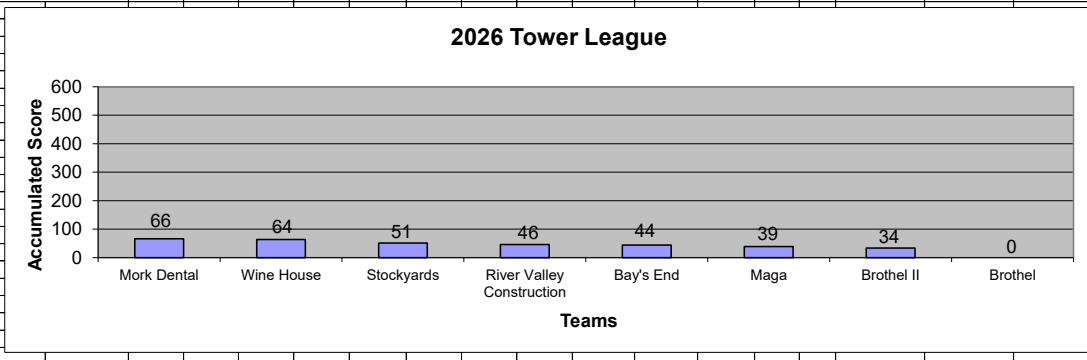

Team	Score	Delta from current leader
Mork Dental	66	
Wine House	64	-2
Stockyards	51	-15
River Valley Construction	46	-20
Bay's End	44	-22
Maga	39	-27
Brothel II	34	-32
Brothel	0	-66