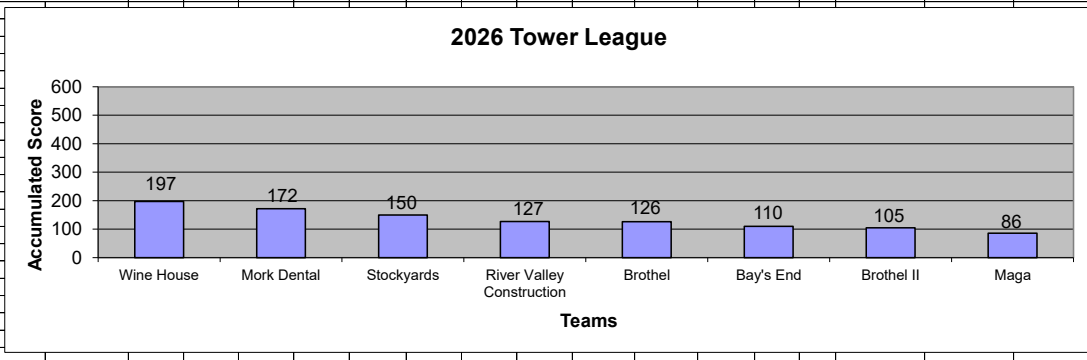

Team	Score	Delta from current leader
Wine House	197	
Mork Dental	172	-25
Stockyards	150	-47
River Valley Construction	127	-70
Brothel	126	-71
Bay's End	110	-87
Brothel II	105	-92
Maga	86	-111