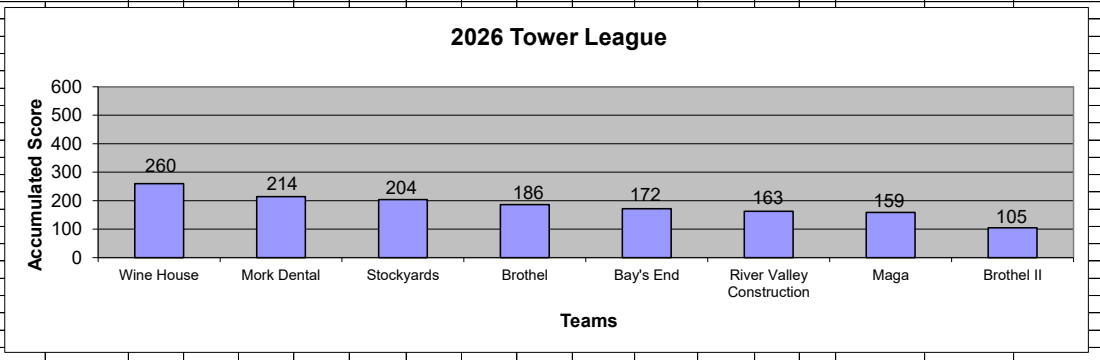

Team	Score	Delta from current leader
Wine House	260	
Mork Dental	214	-46
Stockyards	204	-56
Brothel	186	-74
Bay's End	172	-88
River Valley Construction	163	-97
Maga	159	-101
Brothel II	105	-155